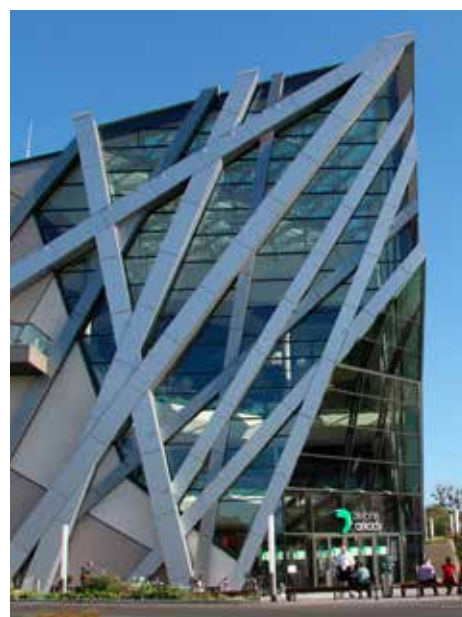

POLAND
BYDGOSZCZ

ZIELONE ARKADY SHOPPING CENTER

Year: **2014**
Architect: **AFR Architektura**
Installer: **Complex Dut**

Panel: **STACBOND® FR**
Finish: **STB-403 silver metallic, STB-413 white RAL 9016**
System: **Ad hoc**